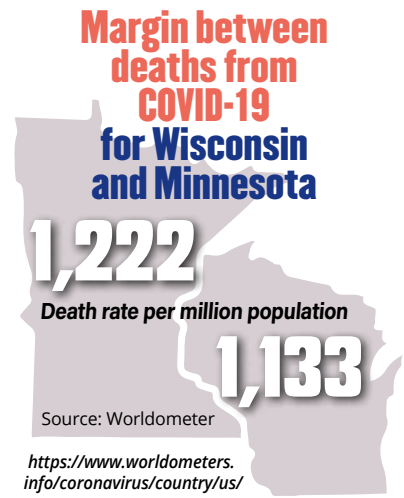

Source: Badger Institute

Source: Worldometer

<https://www.worldometers.info/coronavirus/country/us/>