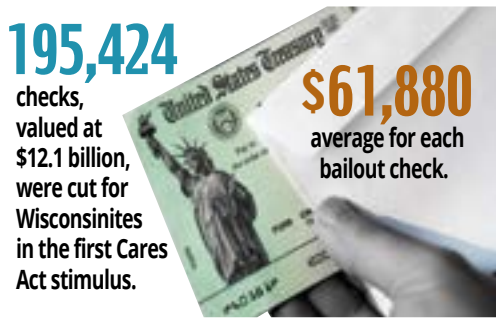

Source: Wisconsin Department of Health Services as of 4/15/21
<https://www.dhs.wisconsin.gov/covid-19/deaths.htm#cumulative>

Source: Accountable.us Covid Bailout Tracker
<https://covidbailouttracker.com/state/WI>

Source: Badger Institute

https://www.badgerinstitute.org/BIFiles/Reports/2021_MarijuanaBrief_final.pdf

<https://www.jsonline.com/story/news/education/2021/03/16/wisconsin-high-schools-report-high-failure-rates-during-first-semester/4512131001/>