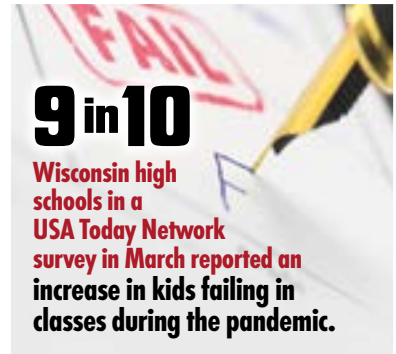

Source: Wisconsin Department of Health Services as of 4/15/21
<https://www.dhs.wisconsin.gov/covid-19/deaths.htm#cumulative>

Source: Accountable.us Covid Bailout Tracker
<https://covidbailouttracker.com/state/WI>

Source: Badger Institute

https://www.badgerinstitute.org/BIFiles/Reports/2021_MarijuanaBrief_final.pdf

<https://www.jsonline.com/story/news/education/2021/03/16/wisconsin-high-schools-report-high-failure-rates-during-first-semester/4512131001/>