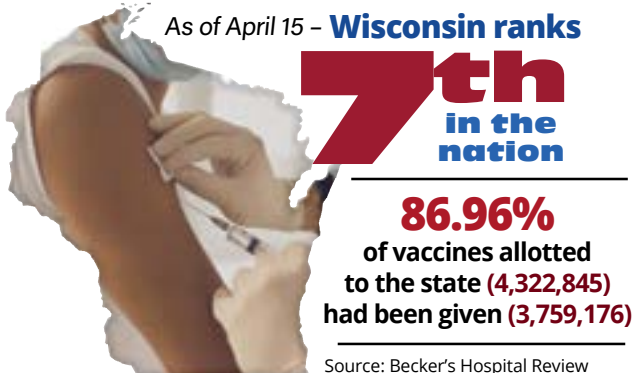

COVID-19 VACCINES

Source: Becker's Hospital Review

<https://www.beckershospitalreview.com/public-health/states-ranked-by-percentage-of-covid-19-vaccines-administered.html>